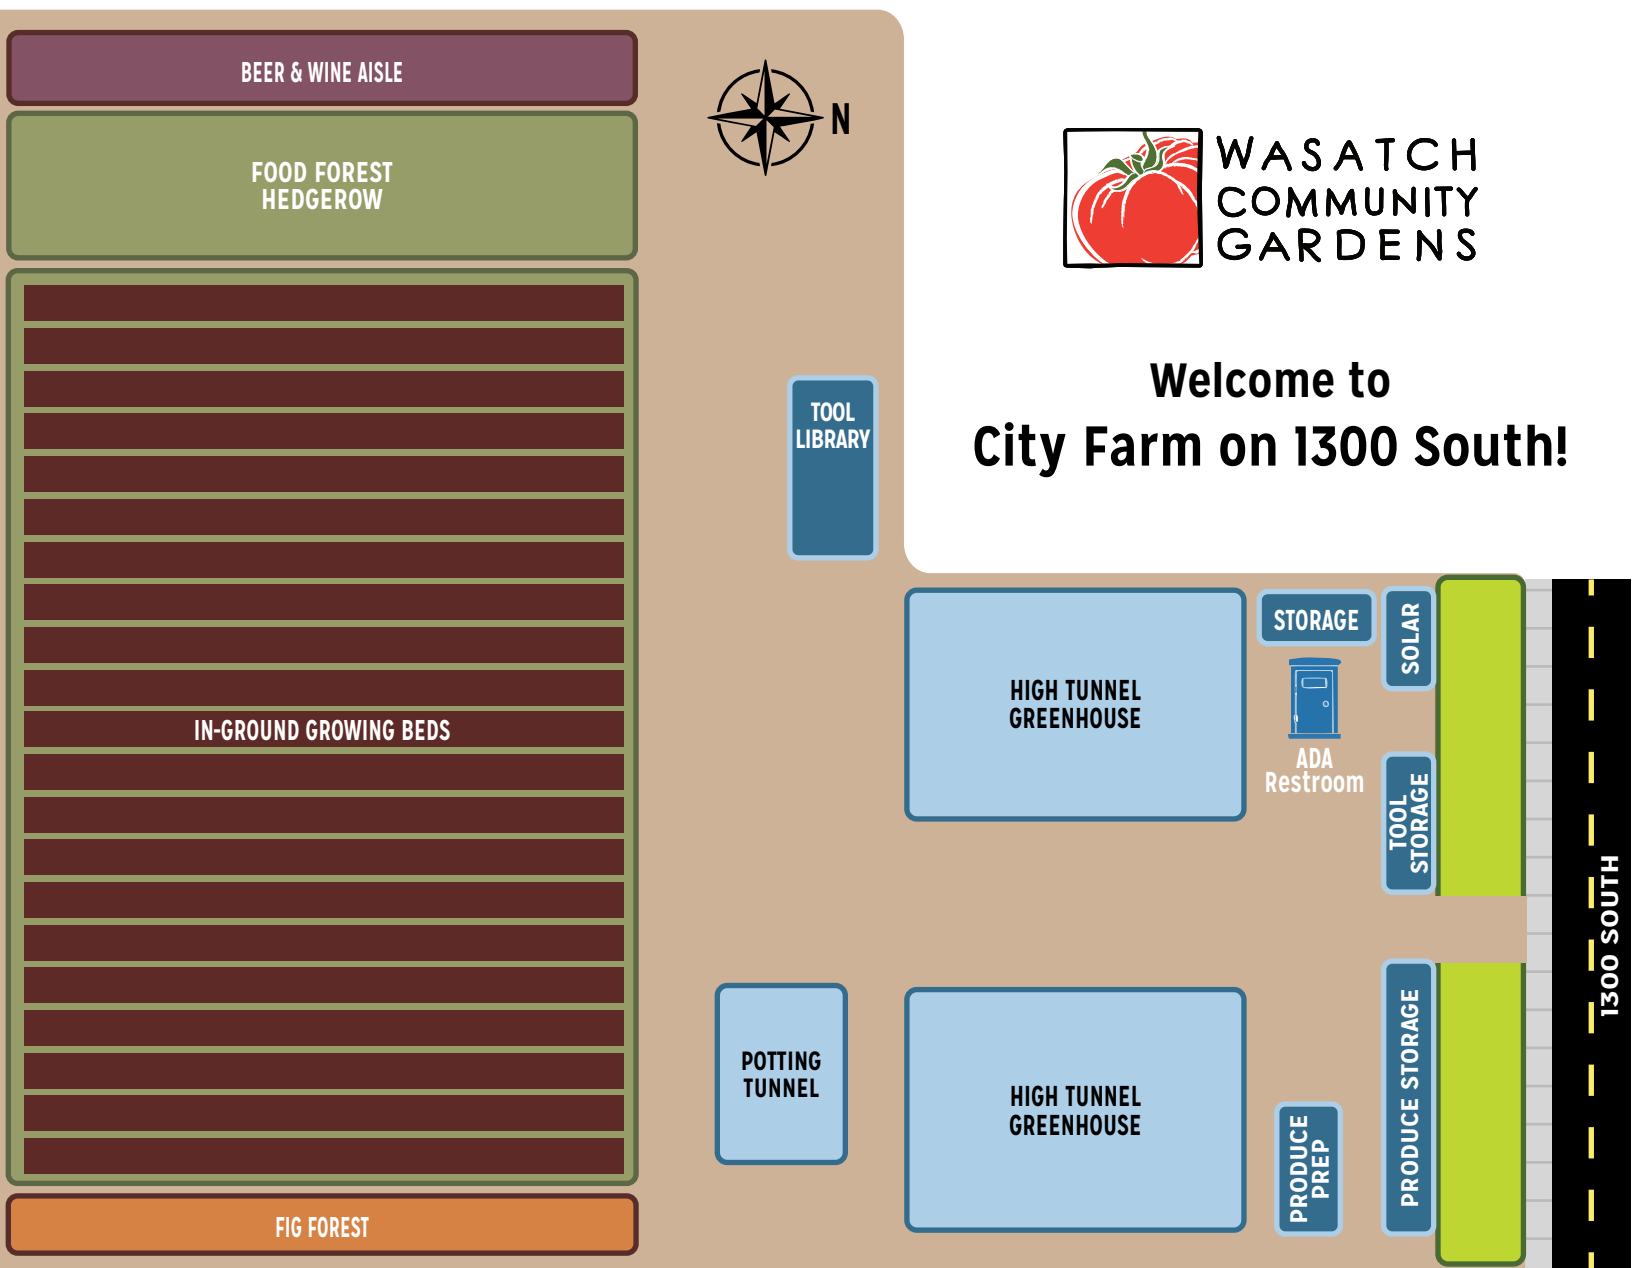

Additional parking is available at Sorenson Unity Center located at 1383 S 900 W, Salt Lake City, UT 84104.

This parking lot is one block west of City Farm.

If you park at Sorenson Unity Center, walk east on 1300 South. You will have to cross one street at 800 W.

The entrance to City Farm is at 743 W 1300 S through the gates with the murals.

The ground at City Farm is primarily woodchips and gravel and can be uneven in places. Wear closed-toe shoes.

Most areas are outdoors, not inside the greenhouses. We recommend wearing sun protection and bringing an umbrella or jacket in case of weather.

There are shaded seating areas as well as an ADA porta potty restroom with a hand washing station.

WASATCH
COMMUNITY
GARDENS

Welcome to
City Farm on 1300 South!

1300 SOUTH